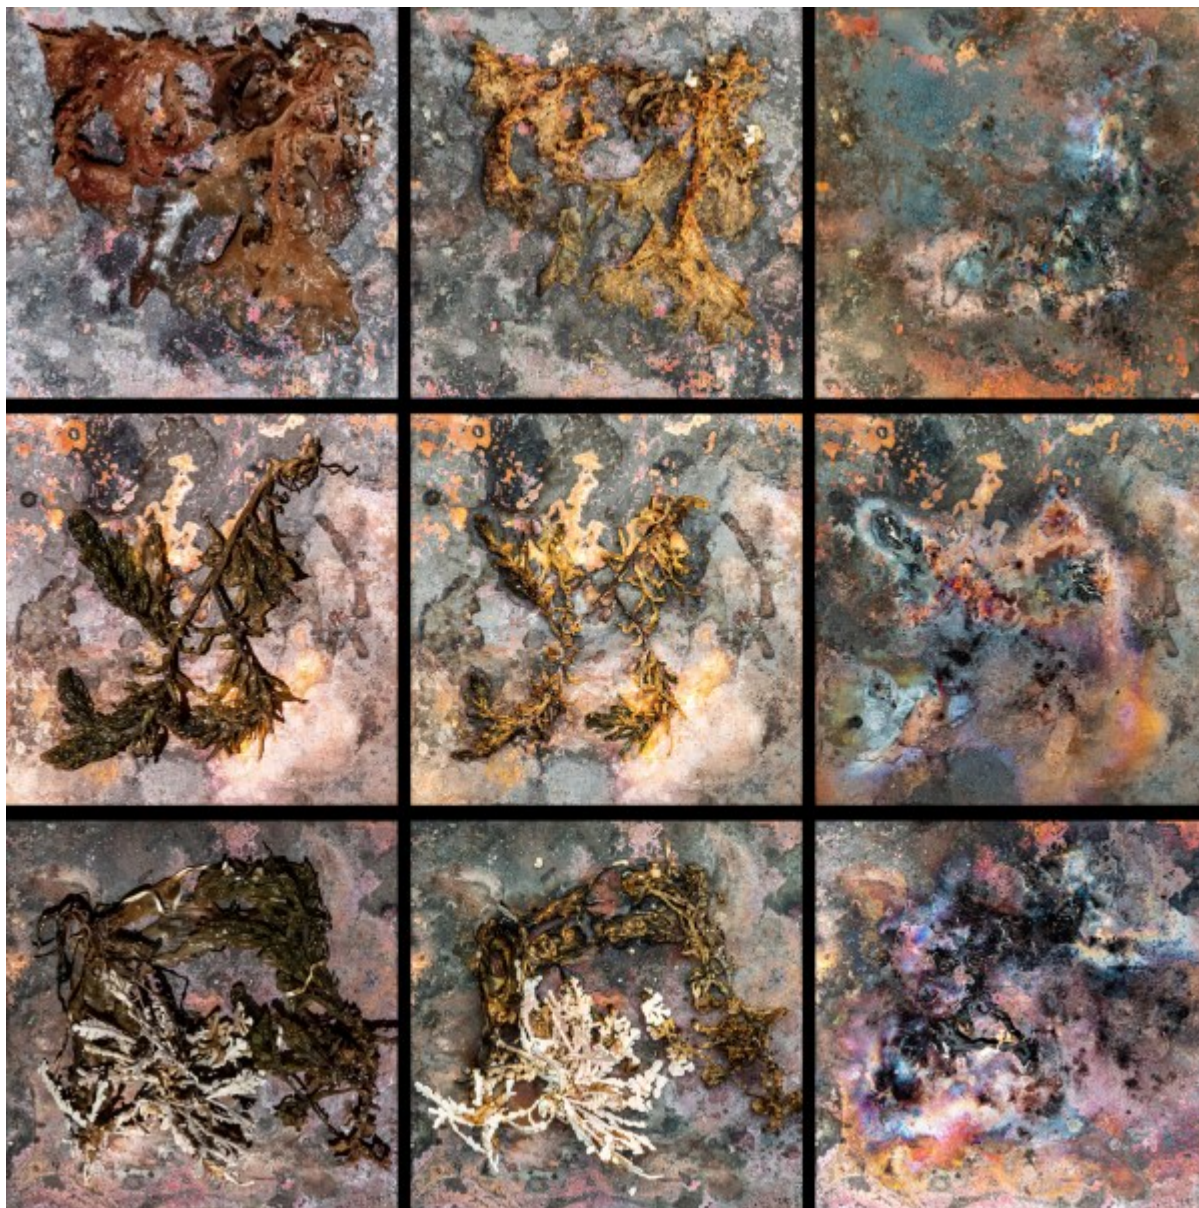

IN THE ALCHEMIST'S STUDIO — 01

Polished copper and brass. Seaweed.

The archaeological circuit – [\[Link\]](#)