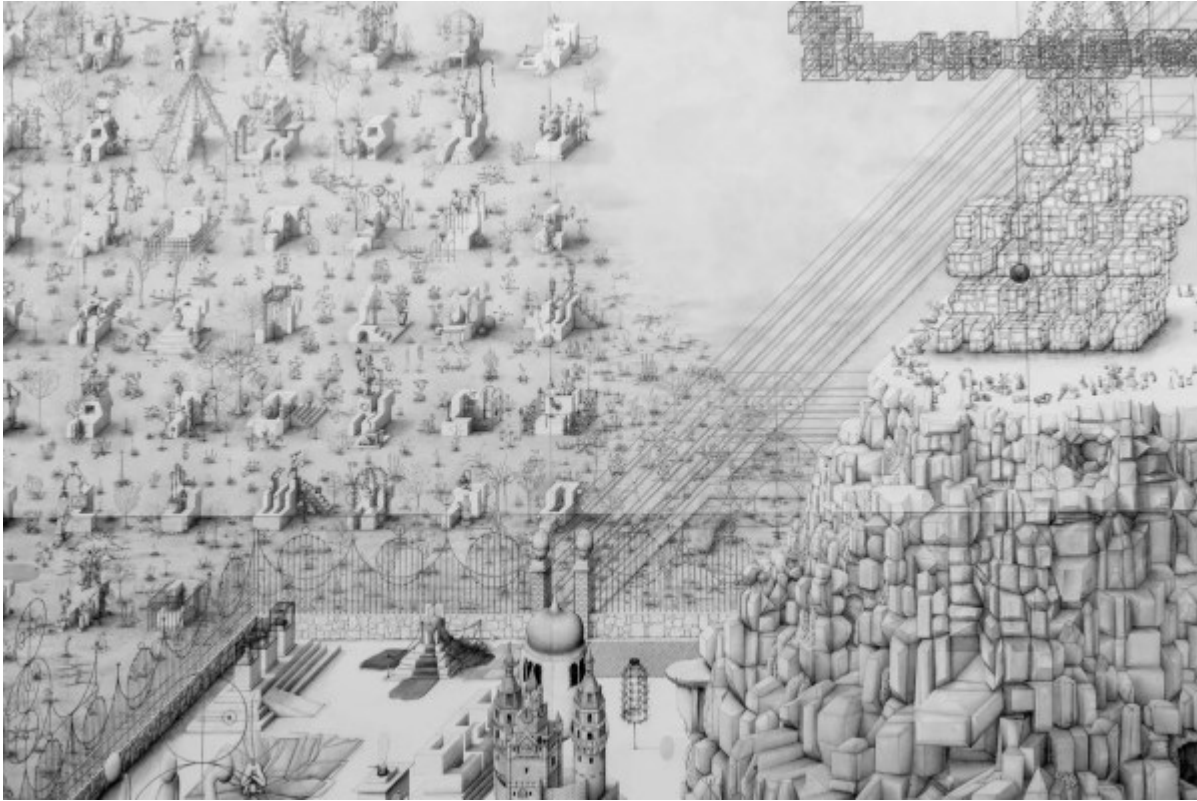

# PAUL NOBLE – ARTIST | ARCHAEOLOGIST

Sjarel Ex (Museum Boijmans van Beuningen) has introduced me to the extraordinary, the wonderful work of Paul Noble [\[Link\]](#) [\[Link\]](#) [\[Link\]](#)

A paradigm of the archaeological imagination. Paul has been drawing his Nobson Newtown for a number of years.

I could just about tick every one of the categories in my blog. I will have a lot more to say about Paul.

It's very difficult to show Paul's work. I had a close look at *Ye Olde Ruin* – it covers a wall at Boijmans.

- quite enormous - 12 feet high

and full of detail

here's an oblique view -