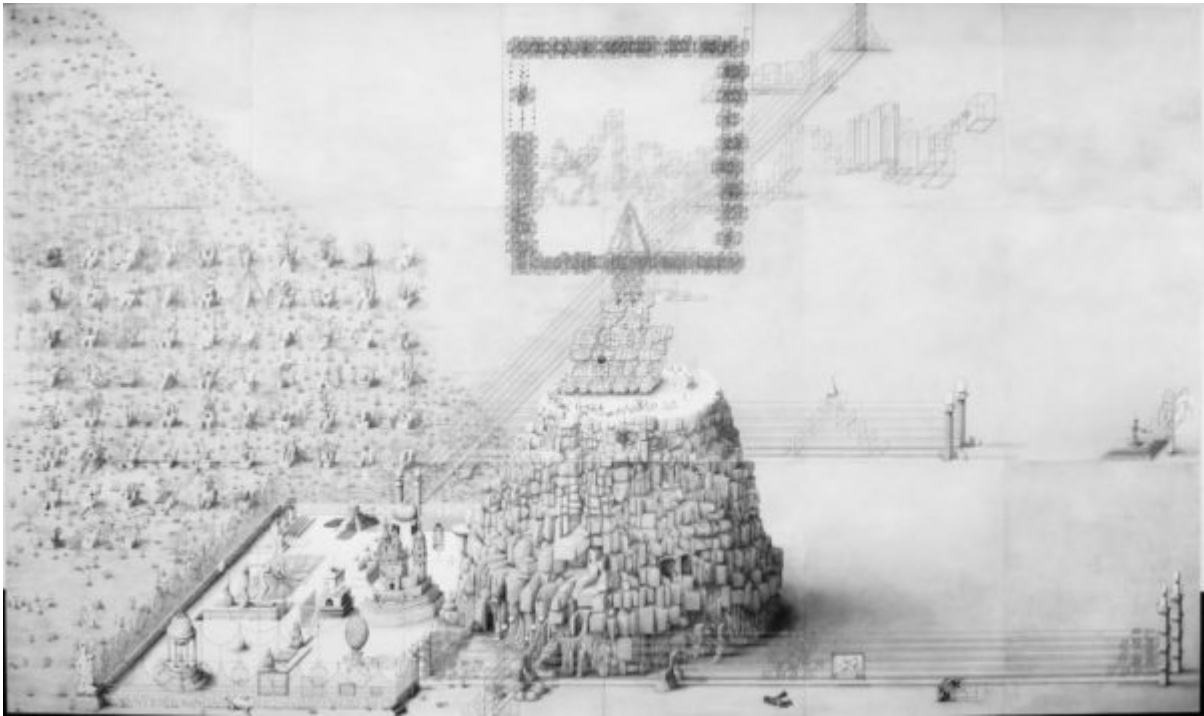

# PAUL NOBLE – ARTIST | ARCHAEOLOGIST

Sjarel Ex (Museum Boijmans van Beuningen) has introduced me to the extraordinary, the wonderful work of Paul Noble [\[Link\]](#) [\[Link\]](#) [\[Link\]](#)

A paradigm of the archaeological imagination. Paul has been drawing his Nobson Newtown for a number of years.

I could just about tick every one of the categories in my blog. I will have a lot more to say about Paul.

It's very difficult to show Paul's work. I had a close look at *Ye Olde Ruin* – it covers a wall at Boijmans.

- quite enormous - 12 feet high

and full of detail

here's an oblique view -