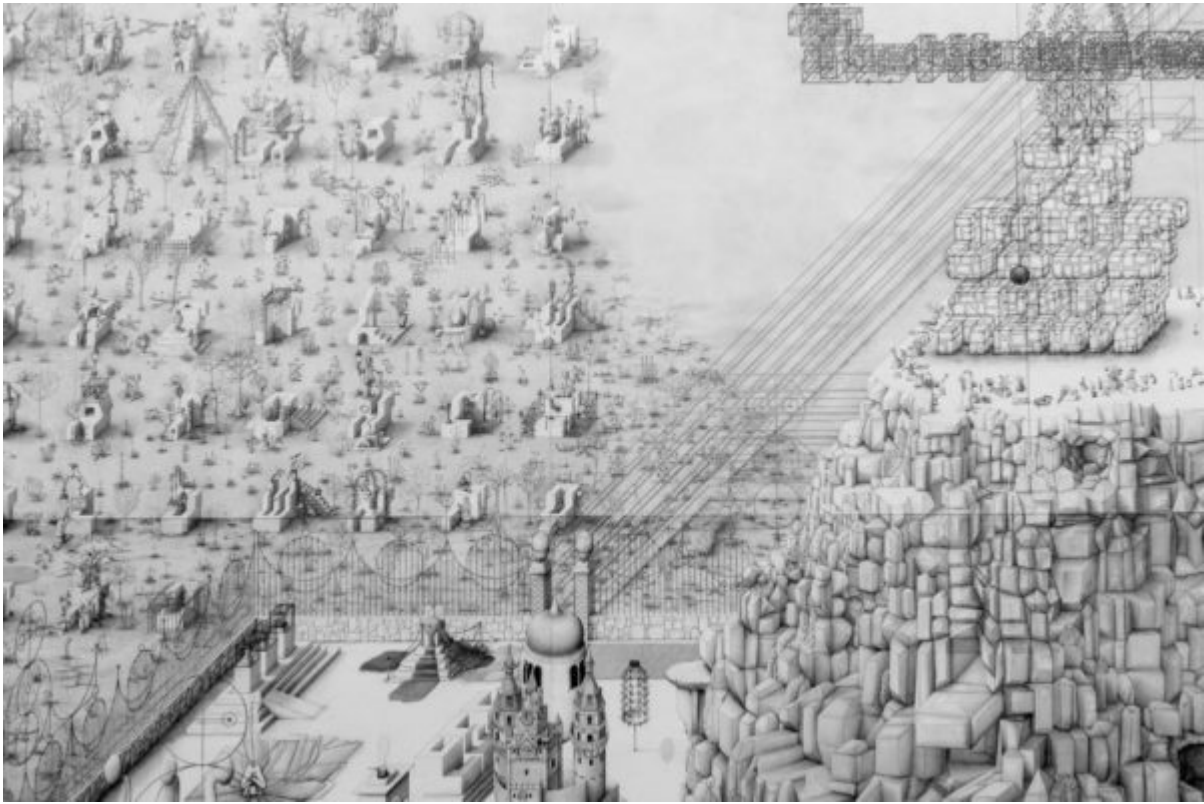

# PAUL NOBLE – ARTIST | ARCHAEOLOGIST

Sjarel Ex (Museum Boijmans van Beuningen) has introduced me to the extraordinary, the wonderful work of Paul Noble [\[Link\]](#) [\[Link\]](#) [\[Link\]](#)

A paradigm of the archaeological imagination. Paul has been drawing his Nobson Newtown for a number of years.

I could just about tick every one of the categories in my blog. I will have a lot more to say about Paul.

It's very difficult to show Paul's work. I had a close look at *Ye Olde Ruin* – it covers a wall at Boijmans.

- quite enormous - 12 feet high

and full of detail

here's an oblique view -