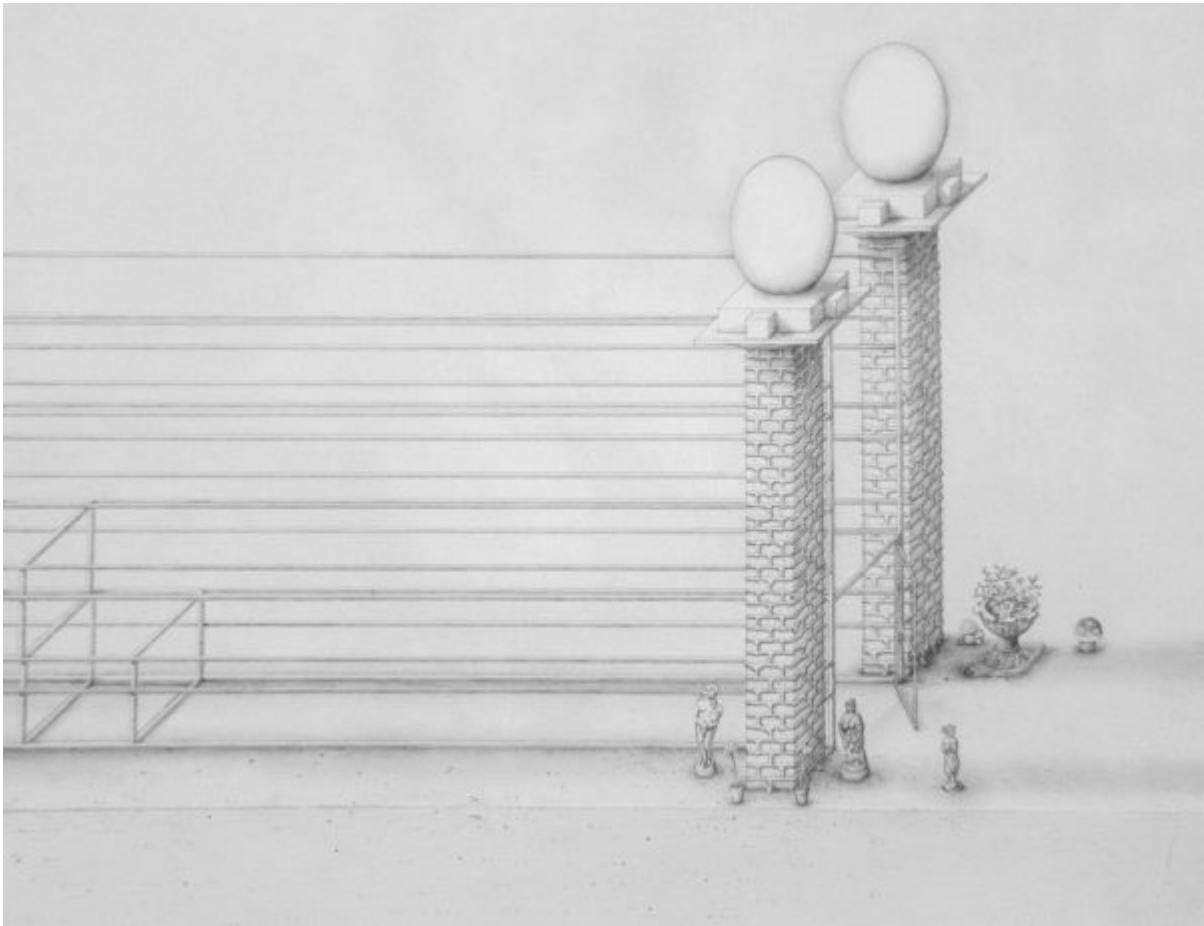

# PAUL NOBLE – ARTIST | ARCHAEOLOGIST

Sjarel Ex (Museum Boijmans van Beuningen) has introduced me to the extraordinary, the wonderful work of Paul Noble [\[Link\]](#) [\[Link\]](#) [\[Link\]](#)

A paradigm of the archaeological imagination. Paul has been drawing his Nobson Newtown for a number of years.

I could just about tick every one of the categories in my blog. I will have a lot more to say about Paul.

It's very difficult to show Paul's work. I had a close look at *Ye Olde Ruin* – it covers a wall at Boijmans.

- quite enormous - 12 feet high

and full of detail

here's an oblique view -